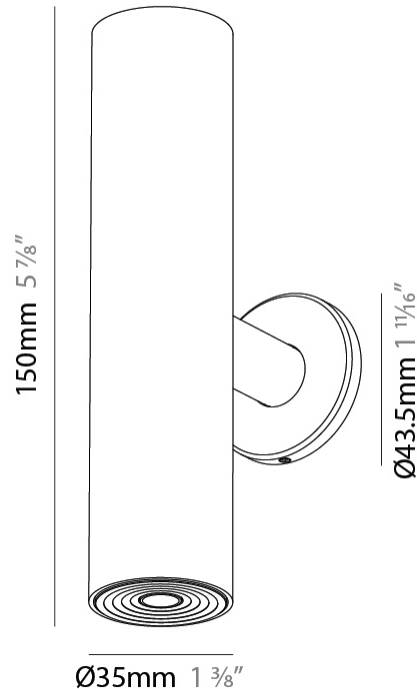

GENERAL

Series: Studio Collection
Subseries: Studio Collection 1
Partner: Prolicht
Division: Architectural
Installation: Surface
Product Type: Wall Surface
Mounting Location: Wall
Light Distribution: Direct / Indirect

PHYSICAL

Shape: Cylinder
Diameter (mm): 35
Diameter (in): 1 3/8
Height (mm): 150
Height (in): 5 7/8
Weight (kg): 0.338
Fixture Finish: SSR / BKV / CWI / CRY / HAB / UFT / ITA / RUA / FTG / MYG / LOD / PUS / FRO / FUP / KIA / POP / BLS / SPG / MEY / GOH / CHC / COM / ABZ / JAG / OBR / MOS / ROR
Accent Finish: ALU / PBR
Fixture Material: Extruded Aluminum
Cut-out Measurements: 19mm/3/4" Diameter

ELECTRICAL

Lamp Type: LED (Zhaga Standard)
Input Wattage (W): 13
Total Output Wattage (W): 11.8
Dimming: Tri-Mode (Non-Dimming and Phase Dimming (120Vac only) and 0-10V Dimming)
Driver Included: No
Driver Location: Remote
Driver Type: Constant Current - Universal
Driver Class: Class 2
Input Voltage (V): 120 - 277
Constant Current (MA): 500

LED

Color Temperature (°K): 2700 / 3000 / 3500 / 4000
Max. Delivered Lumen (lm): 640 / 677 / 715 / 734
Nominal Lumen (lm): 920 / 974 / 1028 / 1056
CRI: >90 CRI
Lamp Life (hrs): 50000

OPTICAL

Beam Angle: 32 / 58

RATINGS AND CERTIFICATIONS

Certified By: CSA Certified to UL and CSA Standards
IP rating: IP40