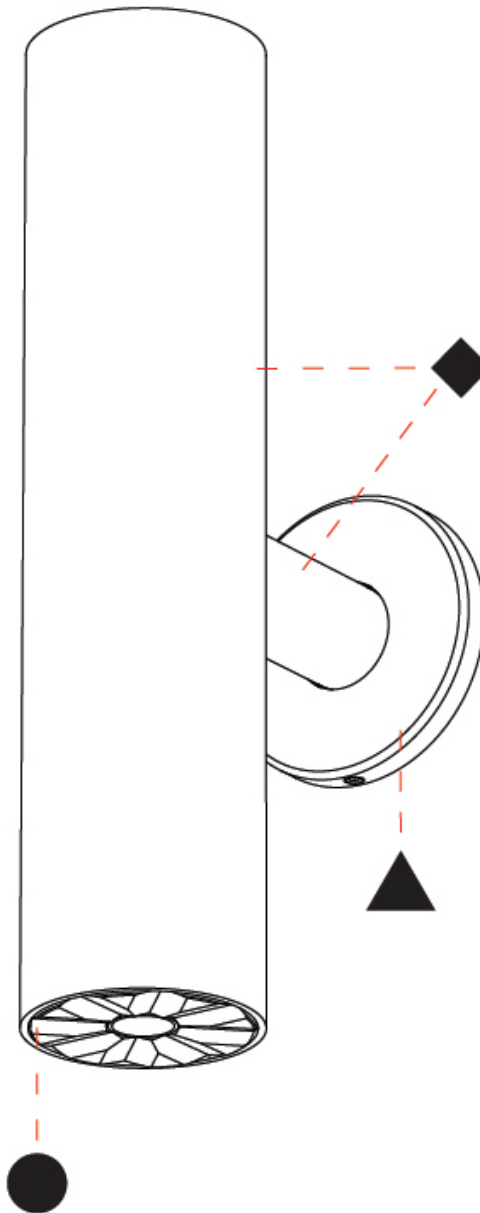

A33304-

PROJECT

TYPE

SPECIFIER

QUANTITY

DATE

A